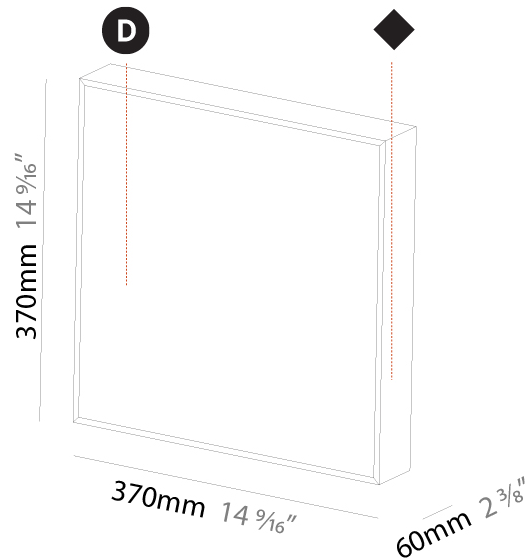

1. To build a product code in our configurator select the specify button on the base model # product page
2. To build a manual product code on this datasheet choose from the options listed below in blue font and add the suffix to the base model #

GENERAL

Series: Pi2
Subseries: Pi2 Standard
Brand: Prolicht
Division: Architectural
Mounting Type: Surface
Mounting Location: Ceiling
Subcategory: Ambient

PHYSICAL

Shape: Square
Length (mm): 370
Length (in): 14 ⁹/₁₆"
Width (mm): 60
Width (in): 2 ³/₈"
Height (mm): 370
Depth (mm): 60
Height (in): 14 ⁹/₁₆"
Depth (in): 2 ³/₈"
Light Distribution: Direct
Weight (kg): 3.41
Weight (lbs): 7.50
Diffuser: PMMA - Opal or Micro-Prism
Fixture Finish: SSR / BKV / CWI / CRY / HAB / UFT / ITA / RUA / FTG / MYG / LOD / PUS / FRO / FUP / KIA / POP / BLS / SPG / MEY / GOH / GUM / CHC / COM / ABZ / JAG / OBR / MOS / ROR

ELECTRICAL

Lamp Type: LED (Zhaga Standard)
Input Wattage (W): 13.2
Total Output Wattage (W): 12
Dimming: Tri-Mode (Non-Dimming and Phase Dimming (120Vac only) and 0-10V Dimming)
Driver Included: Yes
Driver Location: Integrated
Driver Type: Constant Current - Universal
Driver Class: Class 2
Input Voltage (V): 120 - 277
Constant Current (MA): 350

LED

Color Temperature (°K): 3000 / 3500 / 4000
Max. Delivered Lumen (lm): 1140 / 1156 / 1180
CRI: >80 CRI
Efficiency (%): 65
Lamp Life (hrs): 50000

OPTICAL

RATINGS AND CERTIFICATIONS

Certified By: Certified for North American Standards
IP rating: IP20