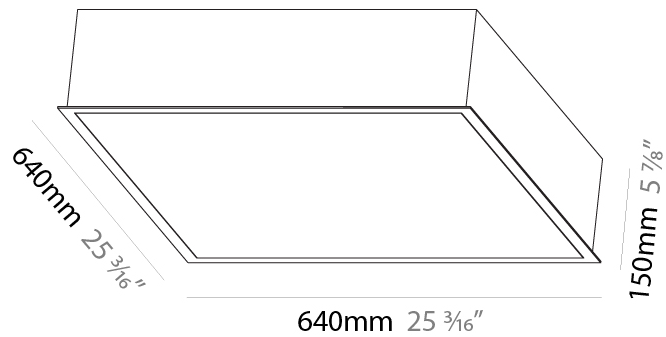

GENERAL

Series: Pi2
Subseries: Pi2 Standard
Brand: Prolicht
Division: Architectural
Mounting Type: Recessed
Mounting Location: Ceiling
Subcategory: Ambient

PHYSICAL

Shape: Square
Length (mm): 640
Length (in): 25 3/16
Width (mm): 640
Width (in): 25 3/16
Height (mm): 150
Height (in): 5 7/8
Ceiling Thickness (mm): 10 / 12.5 / 15 / 25 / 30
Ceiling Thickness (in): 3/8 or 1/2 or 9/16 or 1 or 1 3/16
Min. Recessing Depth (mm): 160
Min. Recessing Depth (in): 6 5/16
Light Distribution: Direct
Diffuser: PMMA - Opal or Micro-Prism
Fixture Finish: SSR / BKV / CWI / CRY / HAB / UFT / ITA / RUA / FTG / MYG / LOD / PUS / FRO / FUP / KIA / POP / BLS / SPG / MEY / GOH / GUM / CHC / COM / ABZ / JAG / OBR / MOS / ROR
Fixture Material: Aluminum

ELECTRICAL

Lamp Type: LED (Zhaga Standard)
Input Wattage (W): 55
Total Output Wattage (W): 46
Dimming: Tri-Mode (Non-Dimming and Phase Dimming (120Vac only) and 0-10V Dimming)
Driver Included: Yes
Driver Location: Integrated
Driver Type: Constant Current - Universal
Driver Class: Class 2
Input Voltage (V): 120 - 277
Constant Current (MA): 800

LED

Color Temperature (°K): 3000 / 3500 / 4000
Max. Delivered Lumen (lm): 4550 / 4616 / 4710
CRI: >80 CRI
Efficiency (%): 0.65
Lamp Life (hrs): 50000

OPTICAL

RATINGS AND CERTIFICATIONS

Certified By: Certified for North American Standards
IP rating: IP20